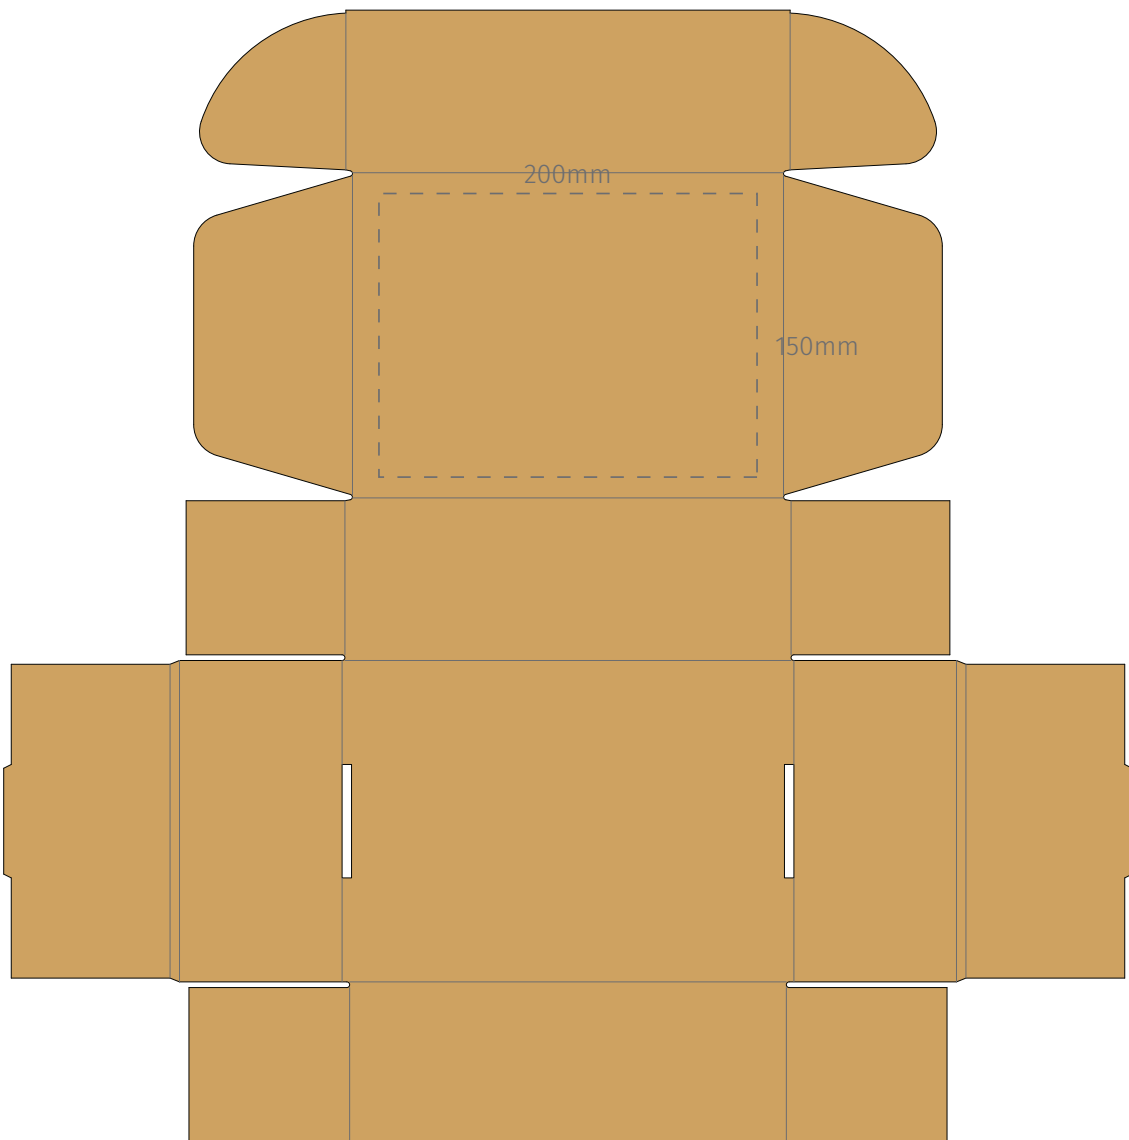

TEMPLATE:
■ E-FLUTE GIFT BOX

OUTSIDE

Item shown at 25% actual size when viewed on A4 paper

BRANDING - Screen Print

Max branding area 200 x 150mm

TEMPLATE:
■ E-FLUTE GIFT BOX

INSIDE

Item shown at 25% actual size when viewed on A4 paper

BRANDING - Screen Print

Max branding area 200 x 150mm