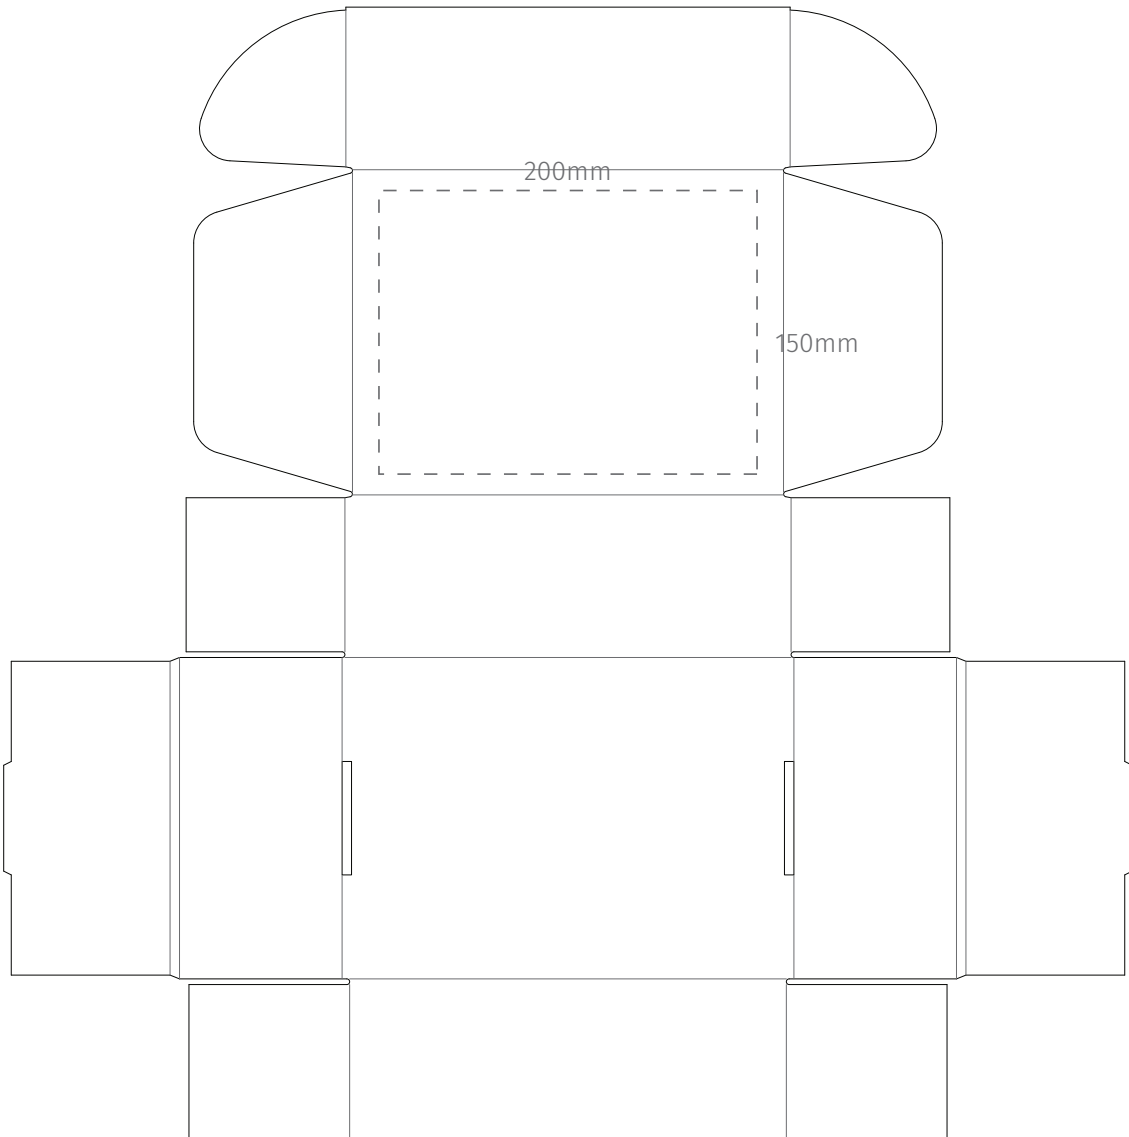

TEMPLATE:
■ E-FLUTE GIFT BOX

OUTSIDE

Item shown at 25% actual size when viewed on A4 paper

BRANDING - Screen Print

Max branding area 200 x 150mm

TEMPLATE:
■ E-FLUTE GIFT BOX

INSIDE

Item shown at 25% actual size when viewed on A4 paper

BRANDING - Screen Print

Max branding area 200 x 150mm